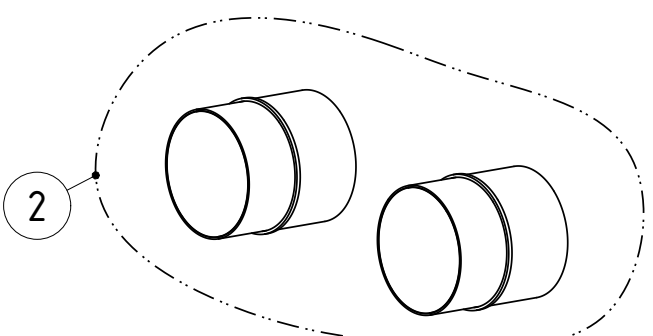

Slip-On Line (Carbon)

Produkt-Code: S-D10S07-HZC **EC** **EPA** **CARB**

Slip-Ons represent the first step in the exhaust system tuning process, and they offer a great balance between price and performance. Change the nature of your bike by adding more power, improved performance, and the unique Akrapovič sound. Everything packed in stylishly designed Slip-On exhaust systems. The result of taking design very seriously is a beautifully crafted exhaust system with a carbon fibre muffer outer sleeve and end cap. Race-proven materials.

gemessen mit: Ducati Monster 1100/1100S 2010

Optionale Teile

Produkt-Code: **Catalytic converter Set**
 Produkt name: **P-KAT-025/1**

DUCATI MONSTER 796 2010

WARNING! EC TYPE APPROVAL IS VALID ONLY WHEN OPTIONAL CATALYTIC CONVERTER IS INSTALLED!

MUFFLER REPAIR KITS	
REPACK	17
SLEEVE	18 - CARBON

No.	SALES CODE	DESCRIPTION	QTY.
1	S-D10SO7-HZC	slip on system	1
2	P-KAT-025/1	catalytic converter set	1
3	M-HZ03702CL	muffler CA L	1
4	M-HZ03702C	muffler CA R	1
5	V-TUV098L	insert SS	1
6	V-TUV098	insert SS	1
7	P-MCCZ23	muffler clamp CA	2
8	L-D10SO3L	link pipe SS L	1
9	L-D10SO3R	link pipe SS R	1
10	P-HSA7/1	heat shield CA	2
11	P-X123	bracket SS L	1
12	P-X124	bracket SS R	1
13	P-S1	spring	6
14	P-FB10	bolt	2
15	P-DR4	washer SS	2
16	P-HF95/1	fitting kit	4
17	P-RPCK37	muffler repack kit	1
18	P-RKS115ZC30	muffler sleeve kit	1