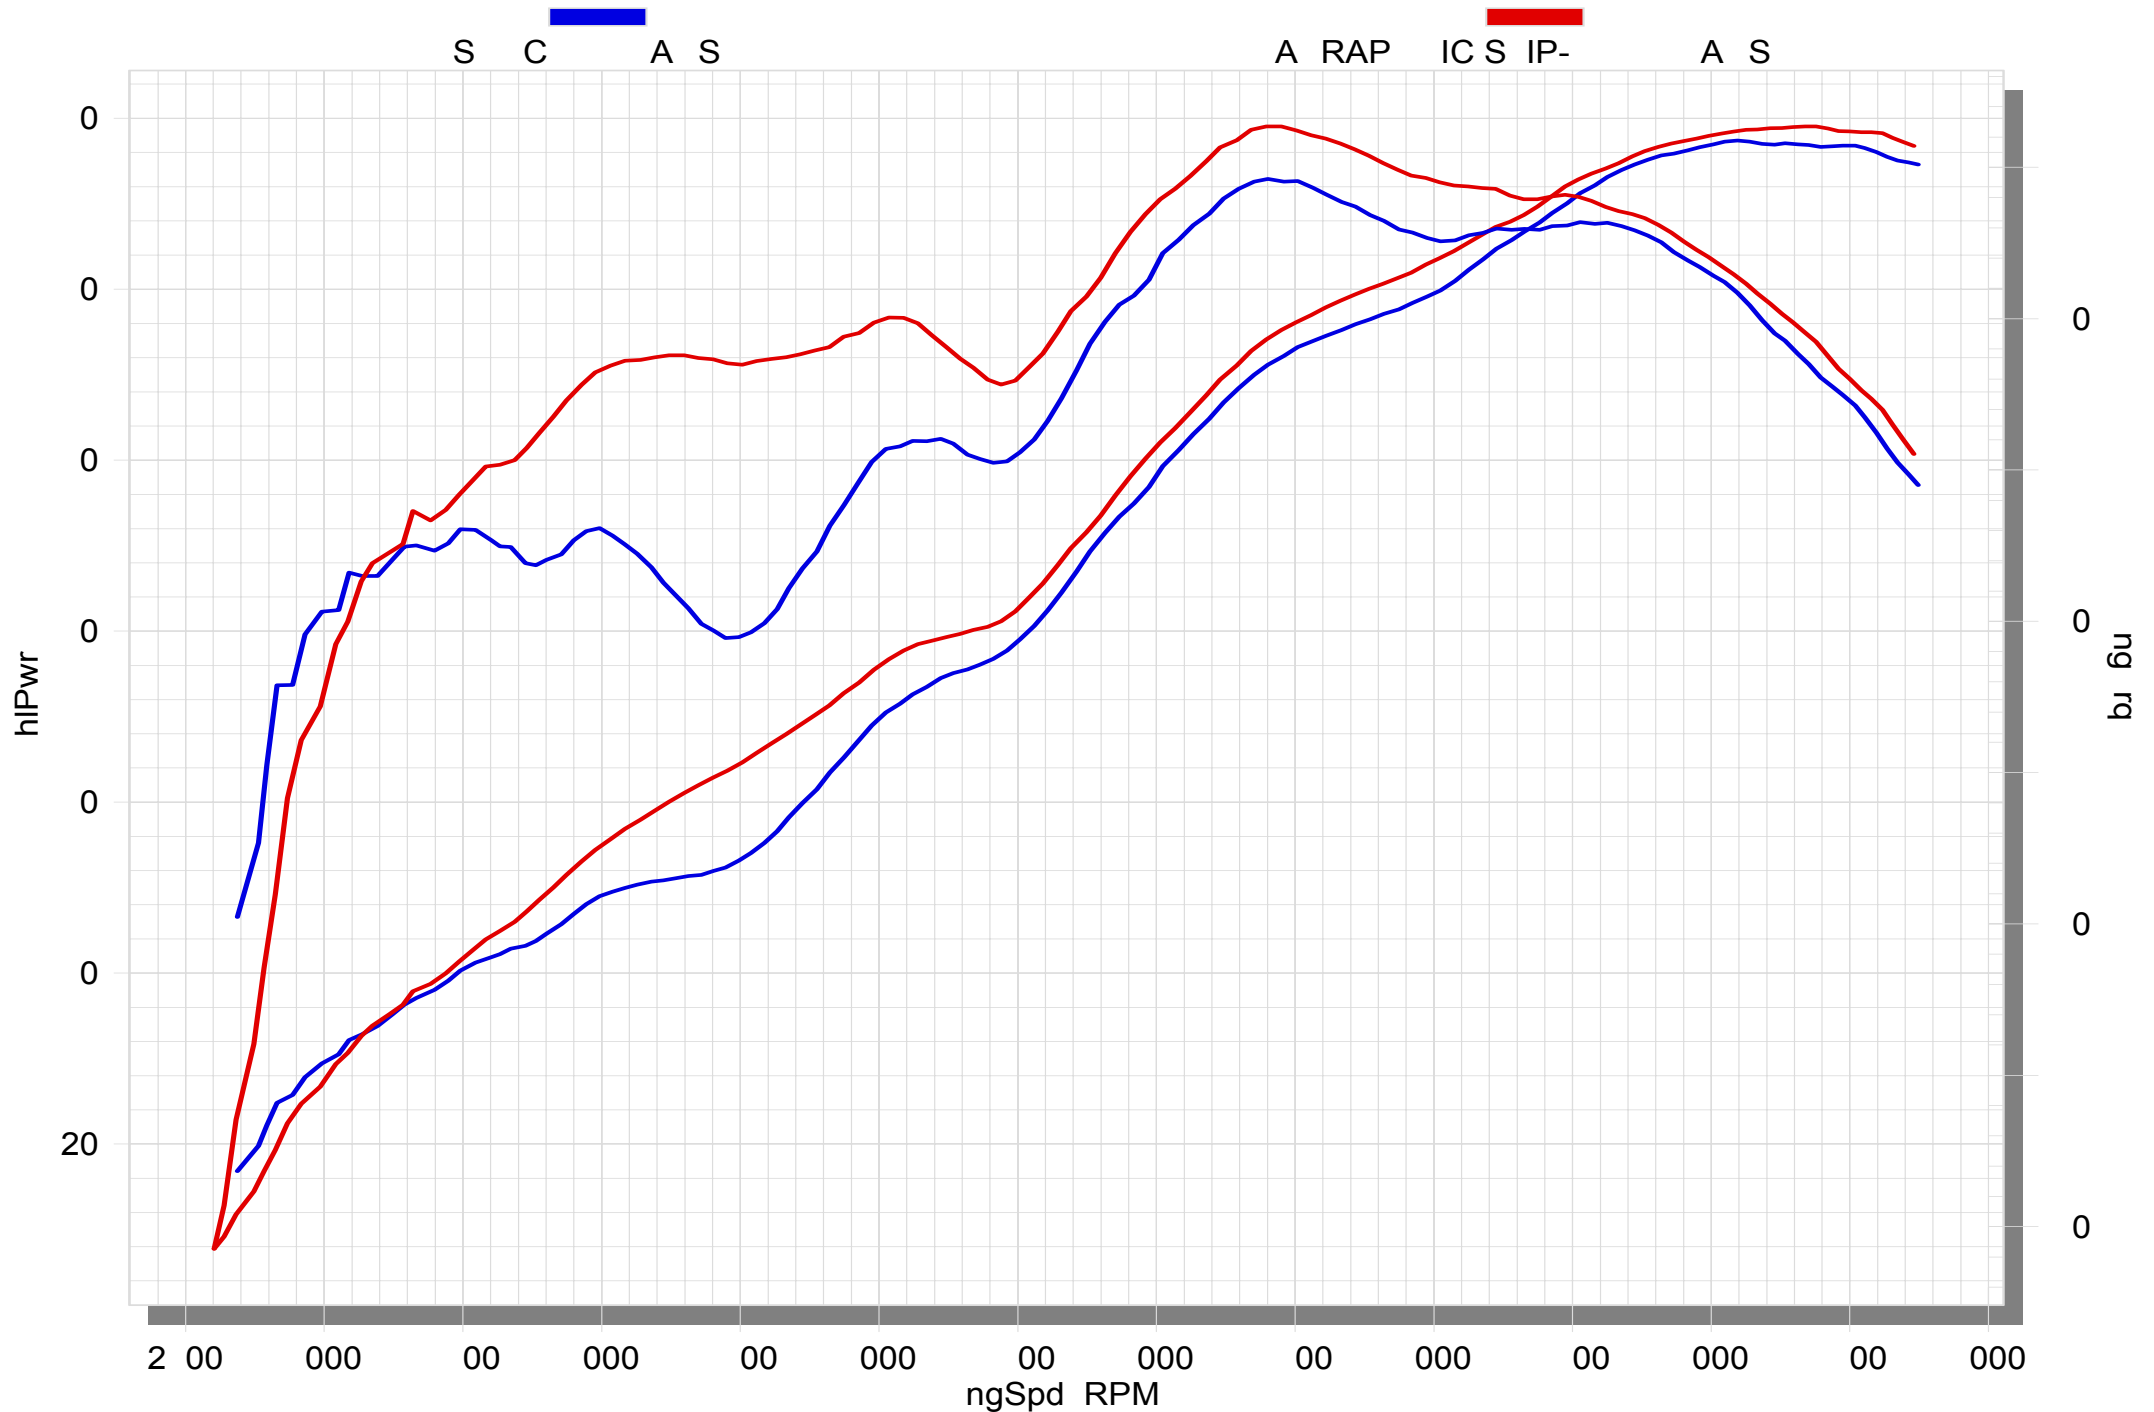

Slip-On Line (Carbon)

Produkt-Code: S-D10S07-HZC **EC** **EPA** **CARB**

Slip-Ons represent the first step in the exhaust system tuning process, and they offer a great balance between price and performance. Change the nature of your bike by adding more power, improved performance, and the unique Akrapovič sound. Everything packed in stylishly designed Slip-On exhaust systems. The result of taking design very seriously is a beautifully crafted exhaust system with a carbon fibre muffer outer sleeve and end cap. Race-proven materials.

EC type-approval is valid only when optional catalytic converter is installed.

It's not just about peak power—Akrapovič exhaust systems deliver increased performance throughout the entire rpm range. Increased power and torque result in a much smoother ride. All Akrapovič exhaust system measurements are made on our computer-controlled flowbenches.

TECH. DATEN	EINHEIT	ORIGINAL	AKRAPOVIČ	MAX. WERTE
Maximale Leistung	kW	65.8 bei 7730 rpm	65.9 bei 7780 rpm	+ 2.4 bei 4350 rpm
	PS (m)	89.4 bei 7730 rpm	89.6 bei 7780 rpm	+ 3.2 bei 4350 rpm
	PS (i)	88.2 bei 7730 rpm	88.4 bei 7780 rpm	+ 3.2 bei 4350 rpm
Maximales Drehmoment	Nm	97 bei 6000 rpm	97.7 bei 6070 rpm	+ 5.7 bei 4300 rpm
	lb-ft	71.5 bei 6000 rpm	72.1 bei 6070 rpm	+ 4.2 bei 4300 rpm
Gewicht	kg	6.6	4.9	- 1.7
	lb	14.6	10.8	- 3.7

gemessen mit: Ducati Monster 1100/1100S 2010

Optionale Teile

Produkt-Code: **Catalytic converter Set**
 Produkt name: **P-KAT-025/1**

DUCATI MONSTER 796 2010

WARNING! EC TYPE APPROVAL IS VALID ONLY WHEN OPTIONAL CATALYTIC CONVERTER IS INSTALLED!