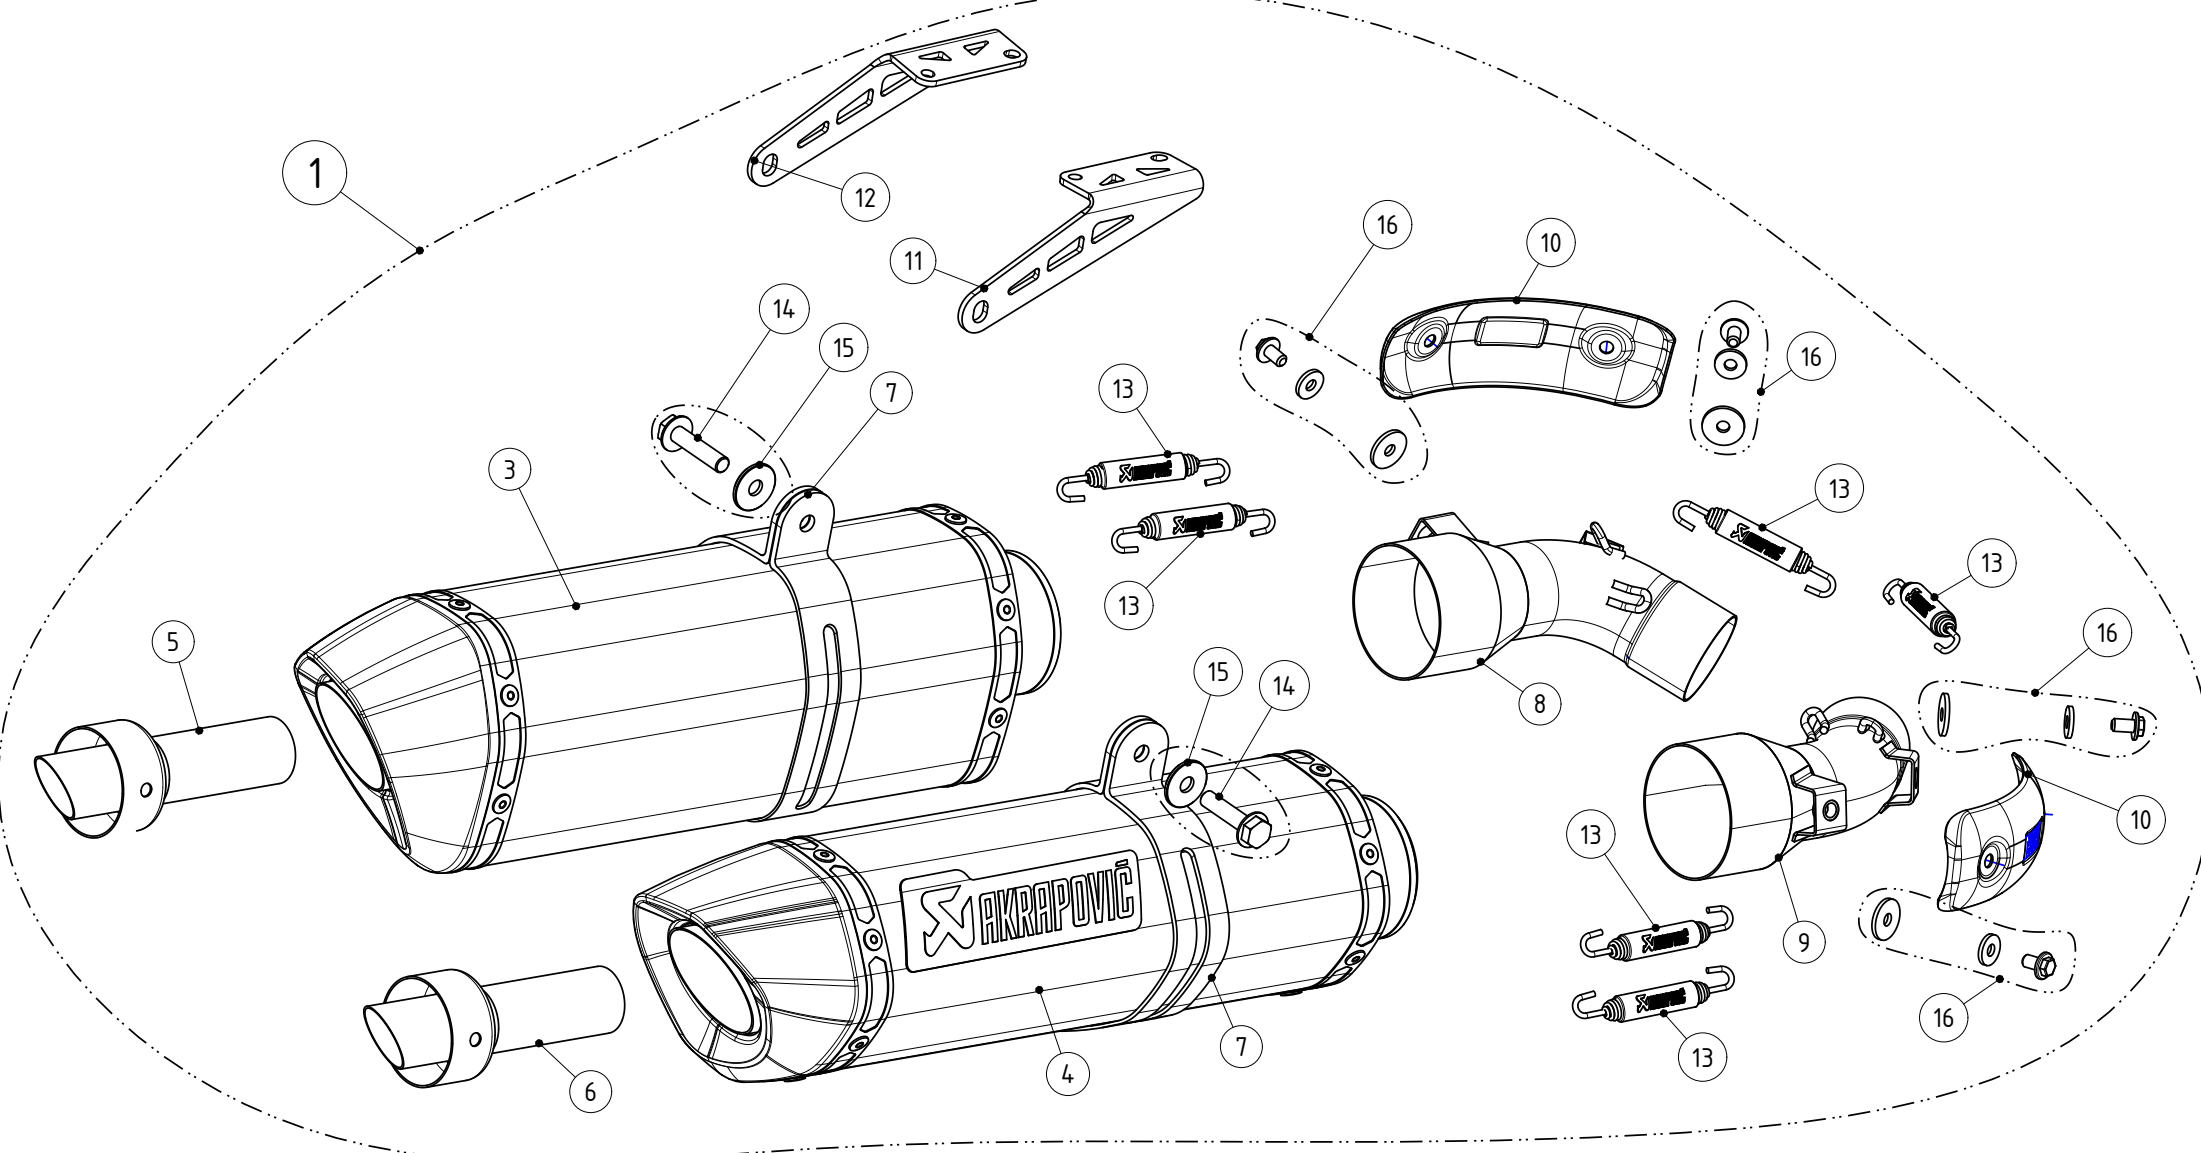

Slip-On Line (Carbon)

Produkt-Code: S-D10S07-HZC **EC** **EPA** **CARB**

Slip-Ons represent the first step in the exhaust system tuning process, and they offer a great balance between price and performance. Change the nature of your bike by adding more power, improved performance, and the unique Akrapovič sound. Everything packed in stylishly designed Slip-On exhaust systems. The result of taking design very seriously is a beautifully crafted exhaust system with a carbon fibre muffer outer sleeve and end cap. Race-proven materials.

TECH. DATEN	EINHEIT	ORIGINAL	AKRAPOVIČ	MAX. WERTE
Maximale Leistung	kW	65.8 bei 7730 rpm	65.9 bei 7780 rpm	+ 2.4 bei 4350 rpm
	PS (m)	89.4 bei 7730 rpm	89.6 bei 7780 rpm	+ 3.2 bei 4350 rpm
	PS (i)	88.2 bei 7730 rpm	88.4 bei 7780 rpm	+ 3.2 bei 4350 rpm
Maximales Drehmoment	Nm	97 bei 6000 rpm	97.7 bei 6070 rpm	+ 5.7 bei 4300 rpm
	lb-ft	71.5 bei 6000 rpm	72.1 bei 6070 rpm	+ 4.2 bei 4300 rpm
Gewicht	kg	6.6	4.9	- 1.7
	lb	14.6	10.8	- 3.7

gemessen mit: Ducati Monster 1100/1100S 2010

Optionale Teile

Produkt-Code: **Catalytic converter Set**
 Produkt name: **P-KAT-025/1**

DUCATI MONSTER 796 2010

WARNING! EC TYPE APPROVAL IS VALID ONLY WHEN OPTIONAL CATALYTIC CONVERTER IS INSTALLED!

MUFFLER REPAIR KITS	
REPACK	17
SLEEVE	18 - CARBON

No.	SALES CODE	DESCRIPTION	QTY.
1	S-D10SO7-HZC	slip on system	1
2	P-KAT-025/1	catalytic converter set	1
3	M-HZ03702CL	muffler CA L	1
4	M-HZ03702C	muffler CA R	1
5	V-TUV098L	insert SS	1
6	V-TUV098	insert SS	1
7	P-MCCZ23	muffler clamp CA	2
8	L-D10SO3L	link pipe SS L	1
9	L-D10SO3R	link pipe SS R	1
10	P-HSA7/1	heat shield CA	2
11	P-X123	bracket SS L	1
12	P-X124	bracket SS R	1
13	P-S1	spring	6
14	P-FB10	bolt	2
15	P-DR4	washer SS	2
16	P-HF95/1	fitting kit	4
17	P-RPCK37	muffler repack kit	1
18	P-RKS115ZC30	muffler sleeve kit	1